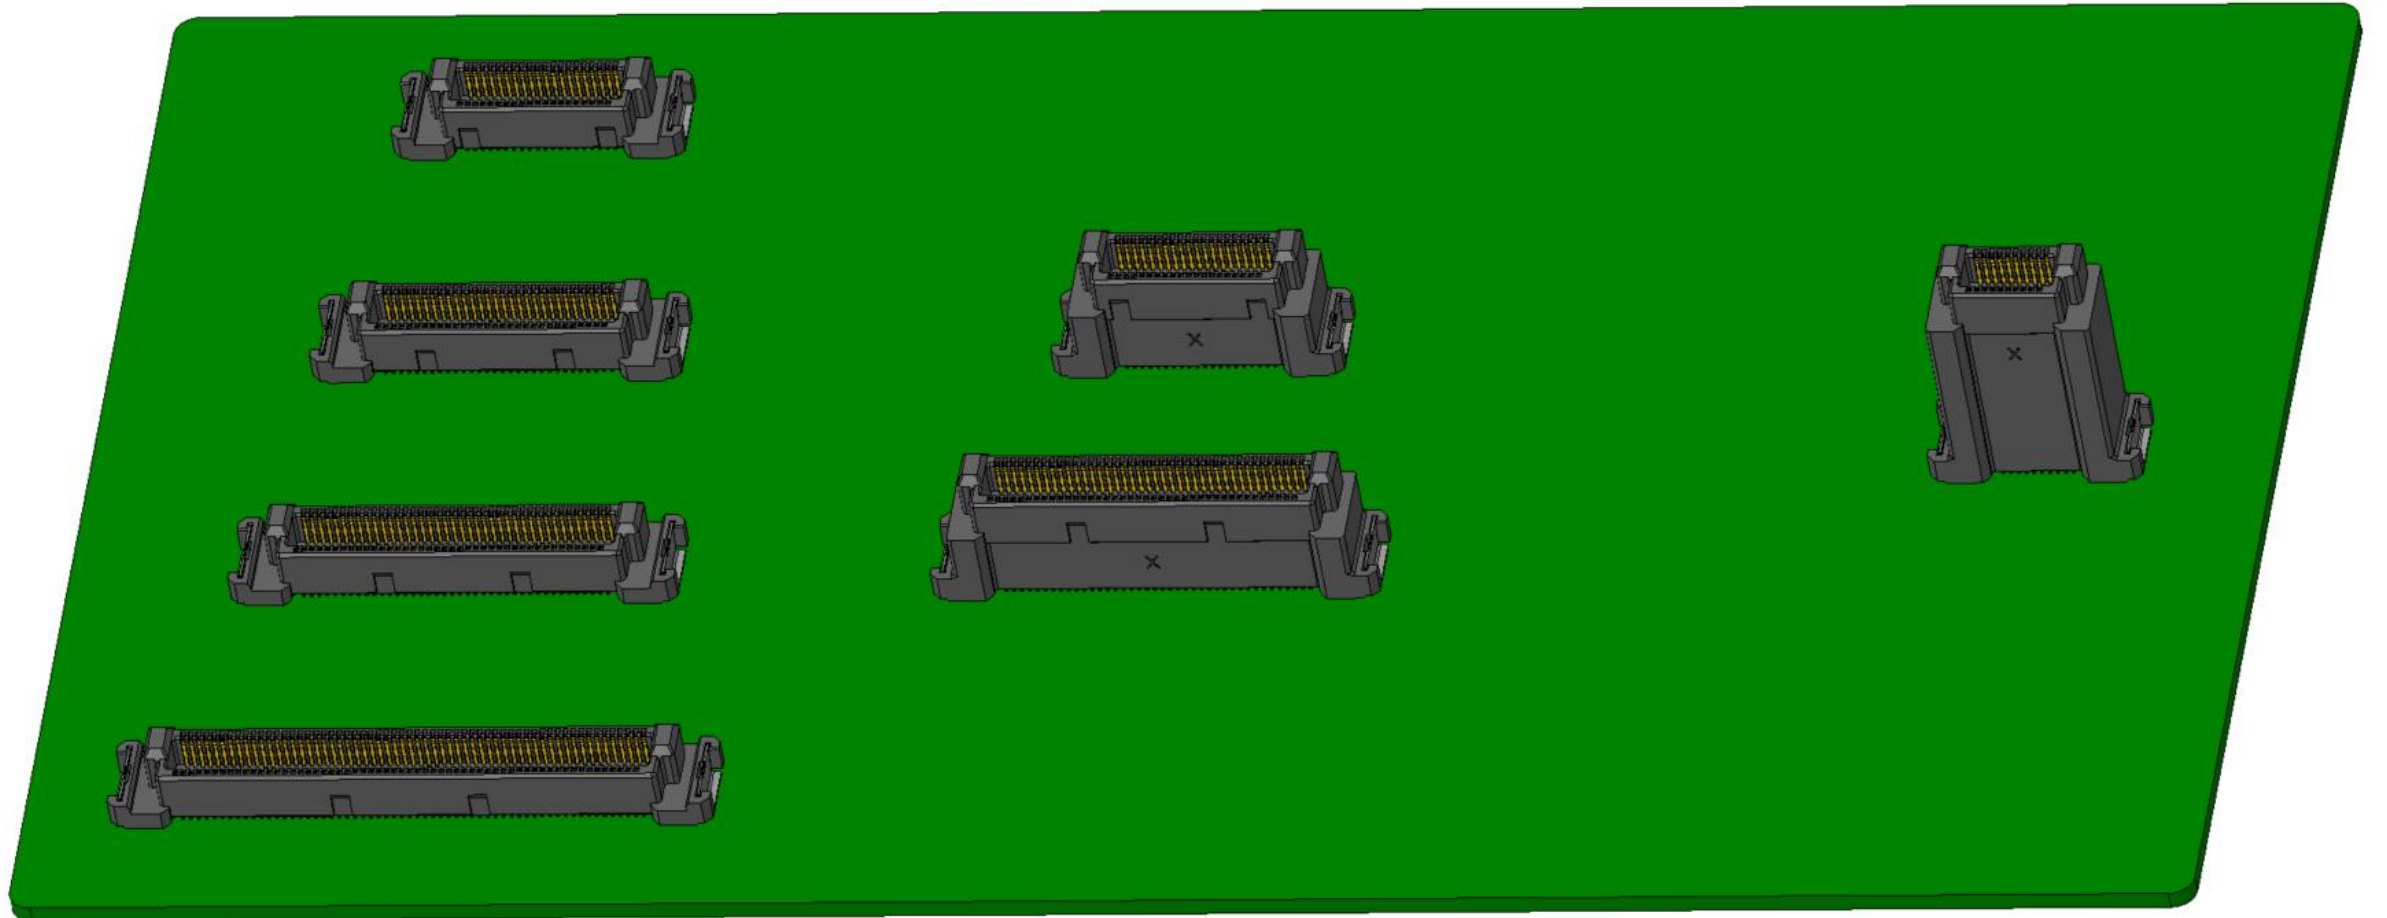

BergStak® 0.5mm HS Vertical **Header**  
**H1**=3.77mm 40,60,80,120Pin  
P/N 10163418-XX**1**XXX2LF

BergStak® 0.5mm HS Vertical **Header**  
**H2**=7.77mm 40,80Pin  
P/N 10163418-XX**2**XXX2LF

BergStak® 0.5mm HS Vertical **Header**  
**H4**=15.77mm 20Pin  
P/N 10163418-XX**4**XXX2LF

BergStak® 0.5mm HS Vertical **Receptacle**  
**R1**=3.55mm 40,60,120Pin  
P/N 10163419-XX**4**XXX2LF

BergStak® 0.5mm HS Vertical **Receptacle**  
**R4**=6.55mm 20,40,80Pin  
P/N 10163419-XX**4**XXX2LF